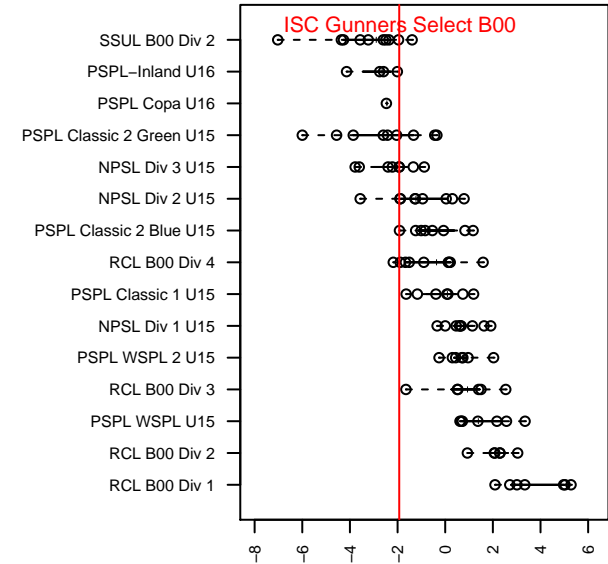

ISC Gunners Select B00

Issaquah SC
Issaquah, WA
B00 total strength=1057
attack=3.63 defense=1.63
fall league = NPSL Div 3 U15
notes= was Arsenal Red; Shane 2013,
2014

alt names used:
IFC B00 Select Red/Shane

Venues played:
2015 NPSL Division 3 U15

**attack and defense variance (black dot)
relative to other teams
and top 10 in region**

**attack and defense rating
relative to others at age
and all opponents in last 13 months**